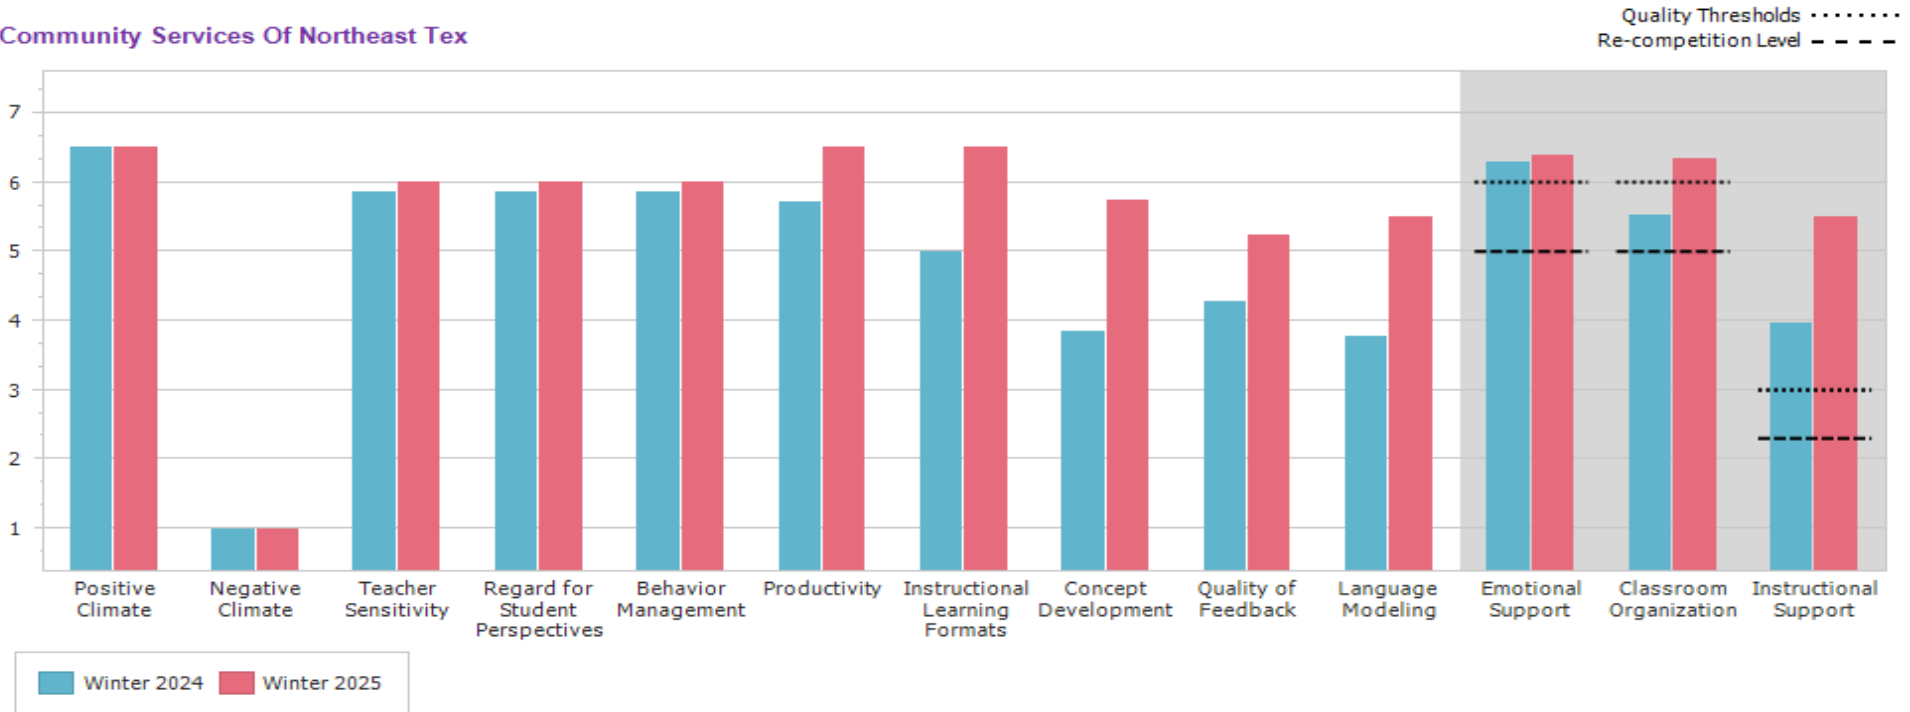

2024-2025 Winter CLASS Detailed Monitoring

Pre-K

Community Services Of Northeast Tex

	PC	NC	TS	RSP	BM	PD	ILF	CD	QF	LM	ES	CO	IS
Winter 2024	6.5	1	5.86	5.86	5.86	5.71	5	3.86	4.29	3.79	6.3	5.52	3.97
Winter 2025	6.5	1	6	6	6	6.5	6.5	5.75	5.25	5.5	6.38	6.34	5.5

2020 National OHS CLASS Average Domain Scores			
Domain	Lowest 10%	Median (50%)	Highest 10%
Emotional Support	5.6750	6.05	6.32
Classroom Organization	5.3175	5.80	6.17
Instructional Support	2.3889	2.94	3.52

Detailed Monitoring Campuses: Bloomburg and Hughes Springs