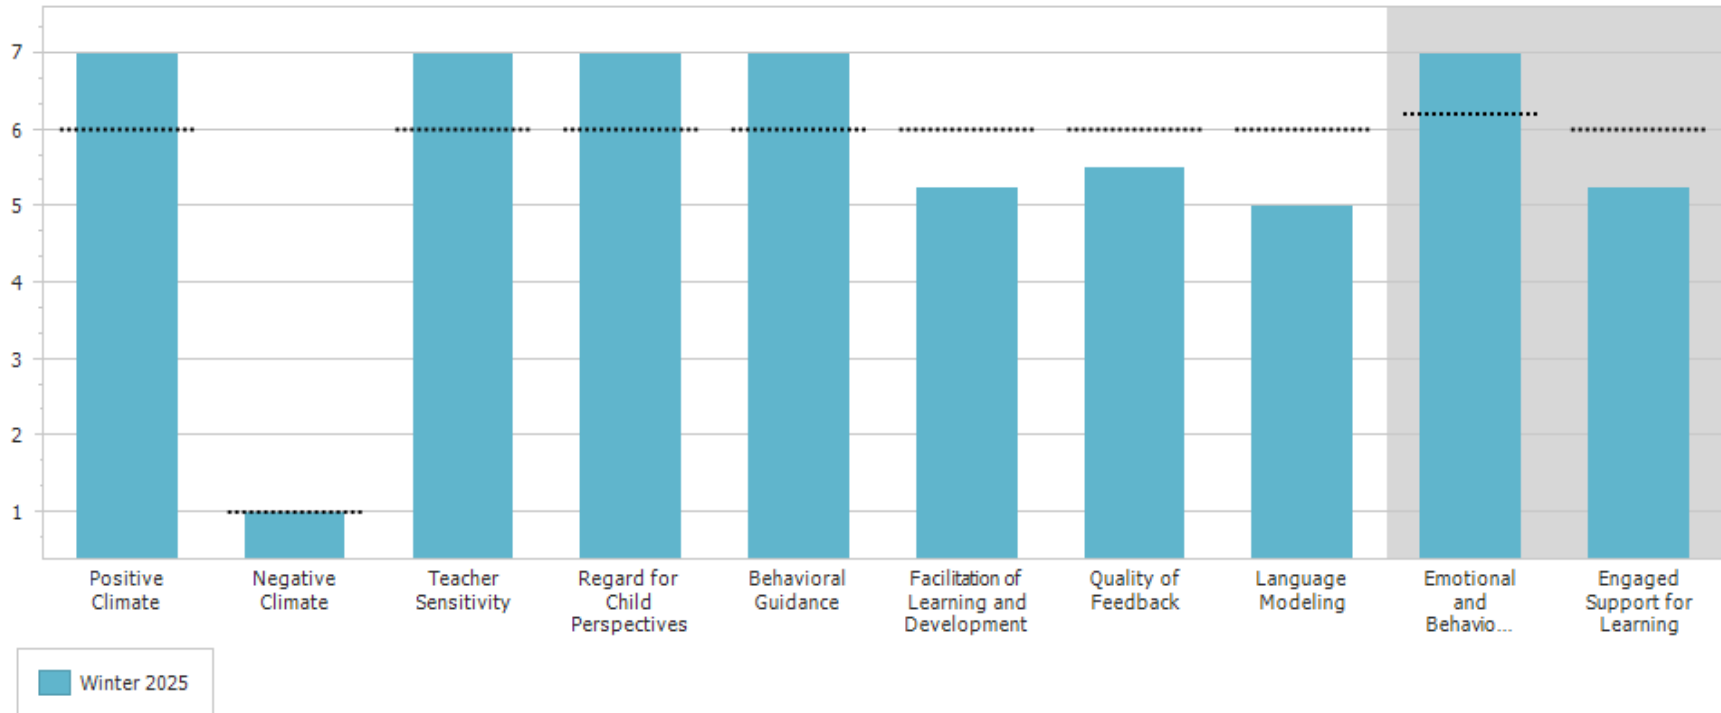

Detailed Monitoring Campuses: Bloomburg and Hughes Springs

2024-2025 Winter CLASS Detailed Monitoring

Early Head Start

Community Services Of Northeast Tex

Quality

	PC	NC	TS	RCP	BG	FLD	QF	LM	EBS	ESL
Winter 2025	7	1	7	7	7	5.25	5.5	5	7	5.25